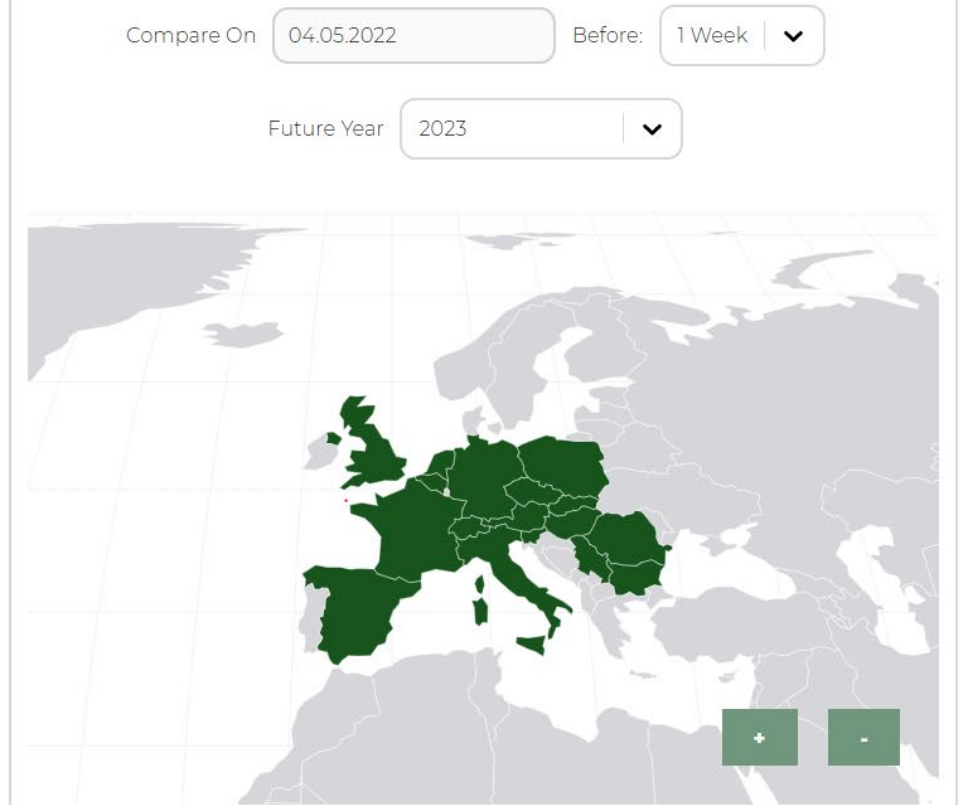

The Future will remain challenging...

RE WAVE®

- HOME
- PPA HUB
- WEATHER HEDGE
- RE CALCULATOR
- PPA IMPACT ANALYSIS
- RE NAVIGATOR
- ACTUAL POWER
- FUTURE POWER
- EMISSION MARKET
- STUDIES
- NOTIFICATIONS

FUTURE PRICES

FUTURE PRICES

Source: RE WAVE (2022)

RE WAVE – NAVIGATING YOU THROUGH DIFFICULT TIMES

The Future will remain challenging...

Source: RE WAVE (2022)

RE WAVE – NAVIGATING YOU THROUGH DIFFICULT TIMES