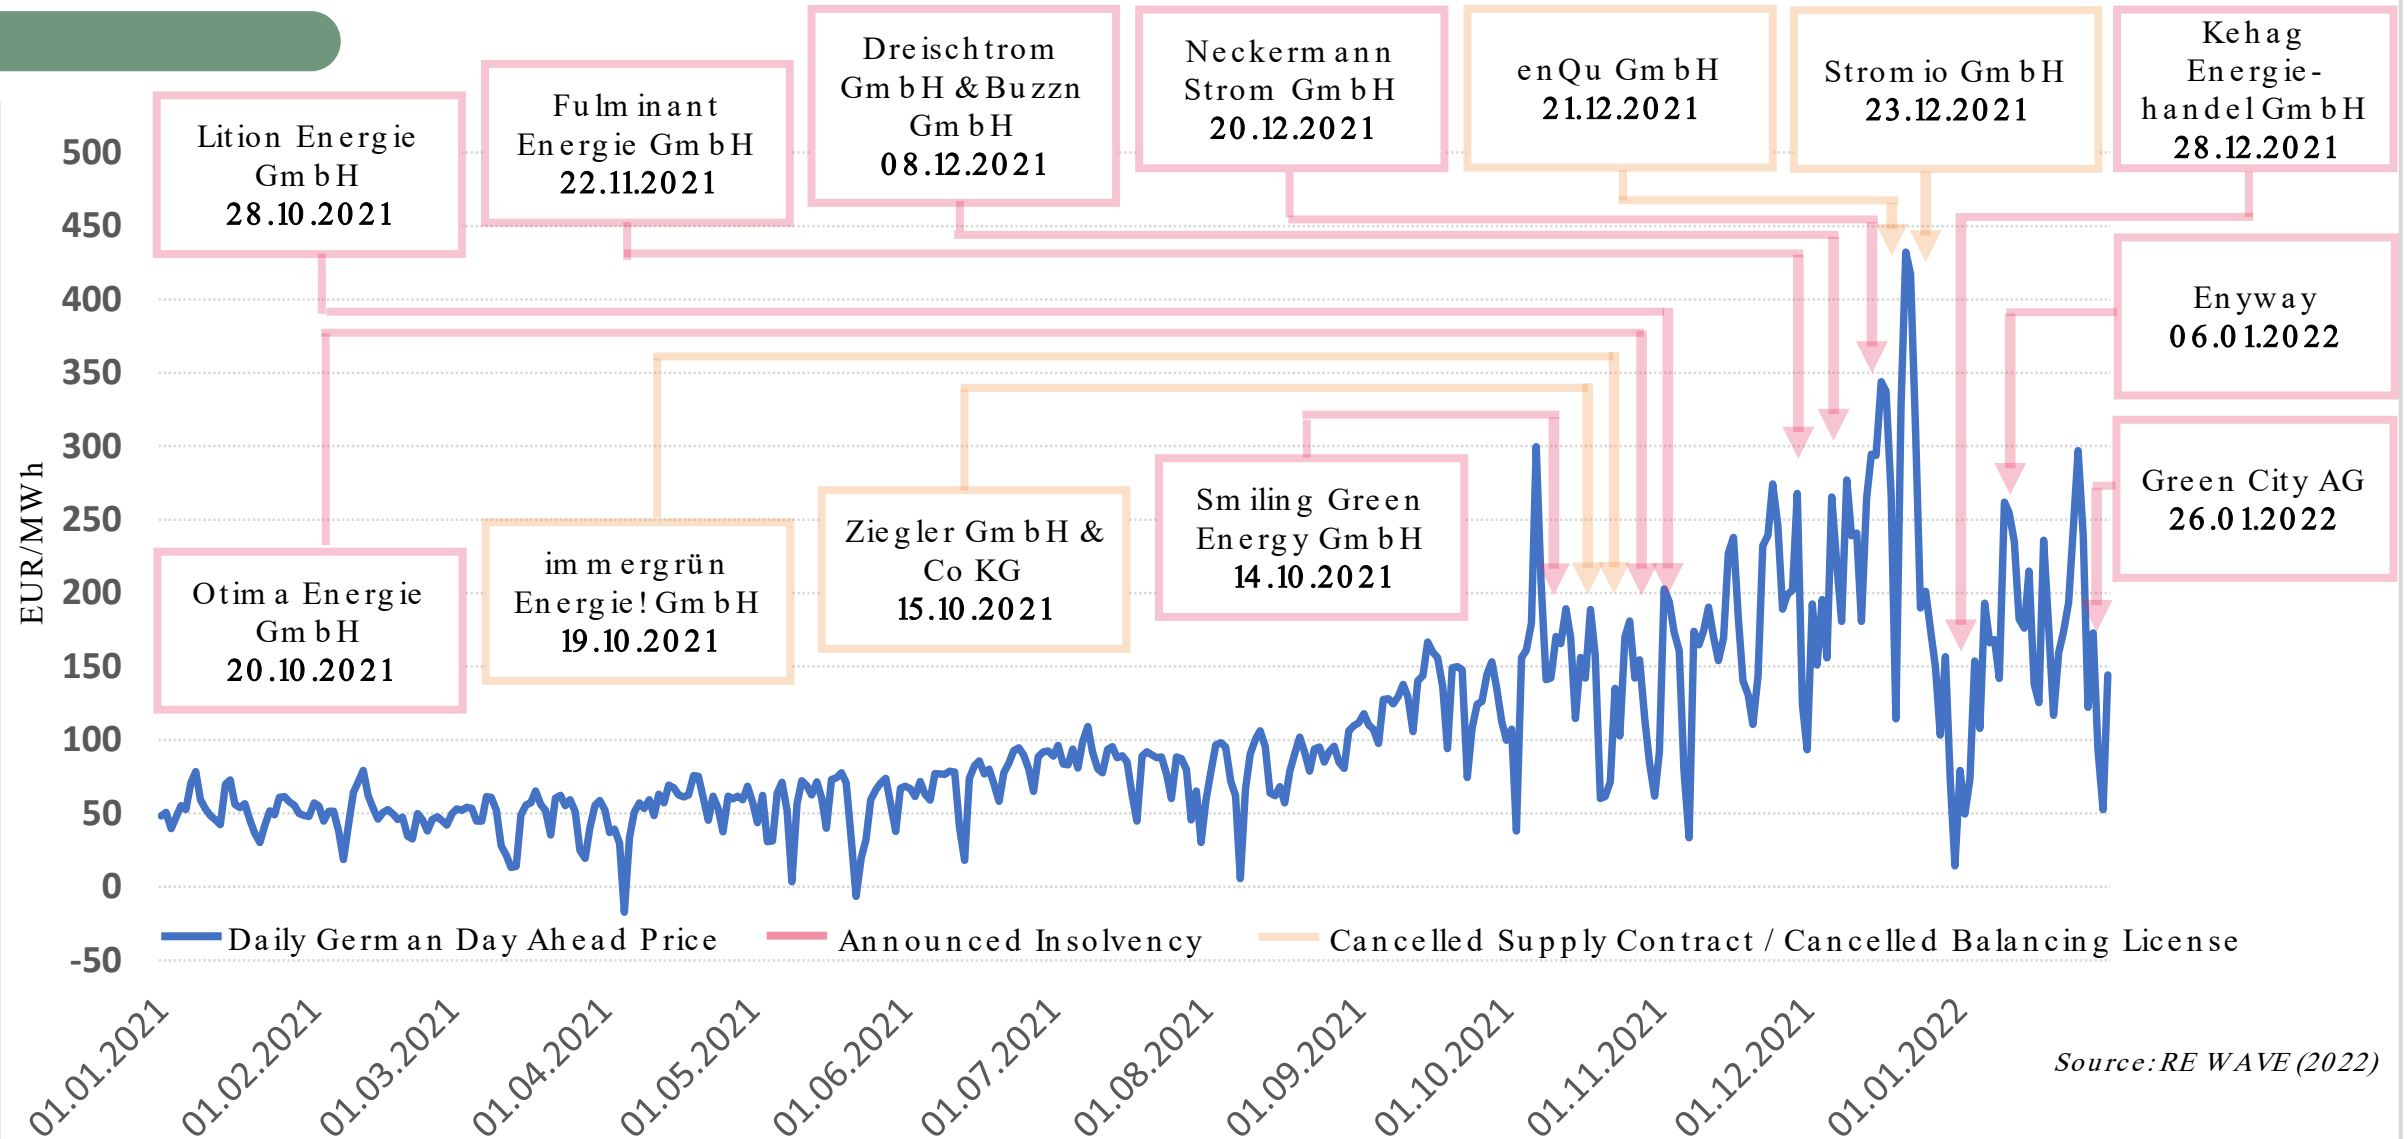

HOW SAVE IS A STANDARD SUPPLY CONTRACT TODAY?

Selected Cases of Insolvency & cancelled Balancing Licenses of German Suppliers

Source: RE WAVE (2022)