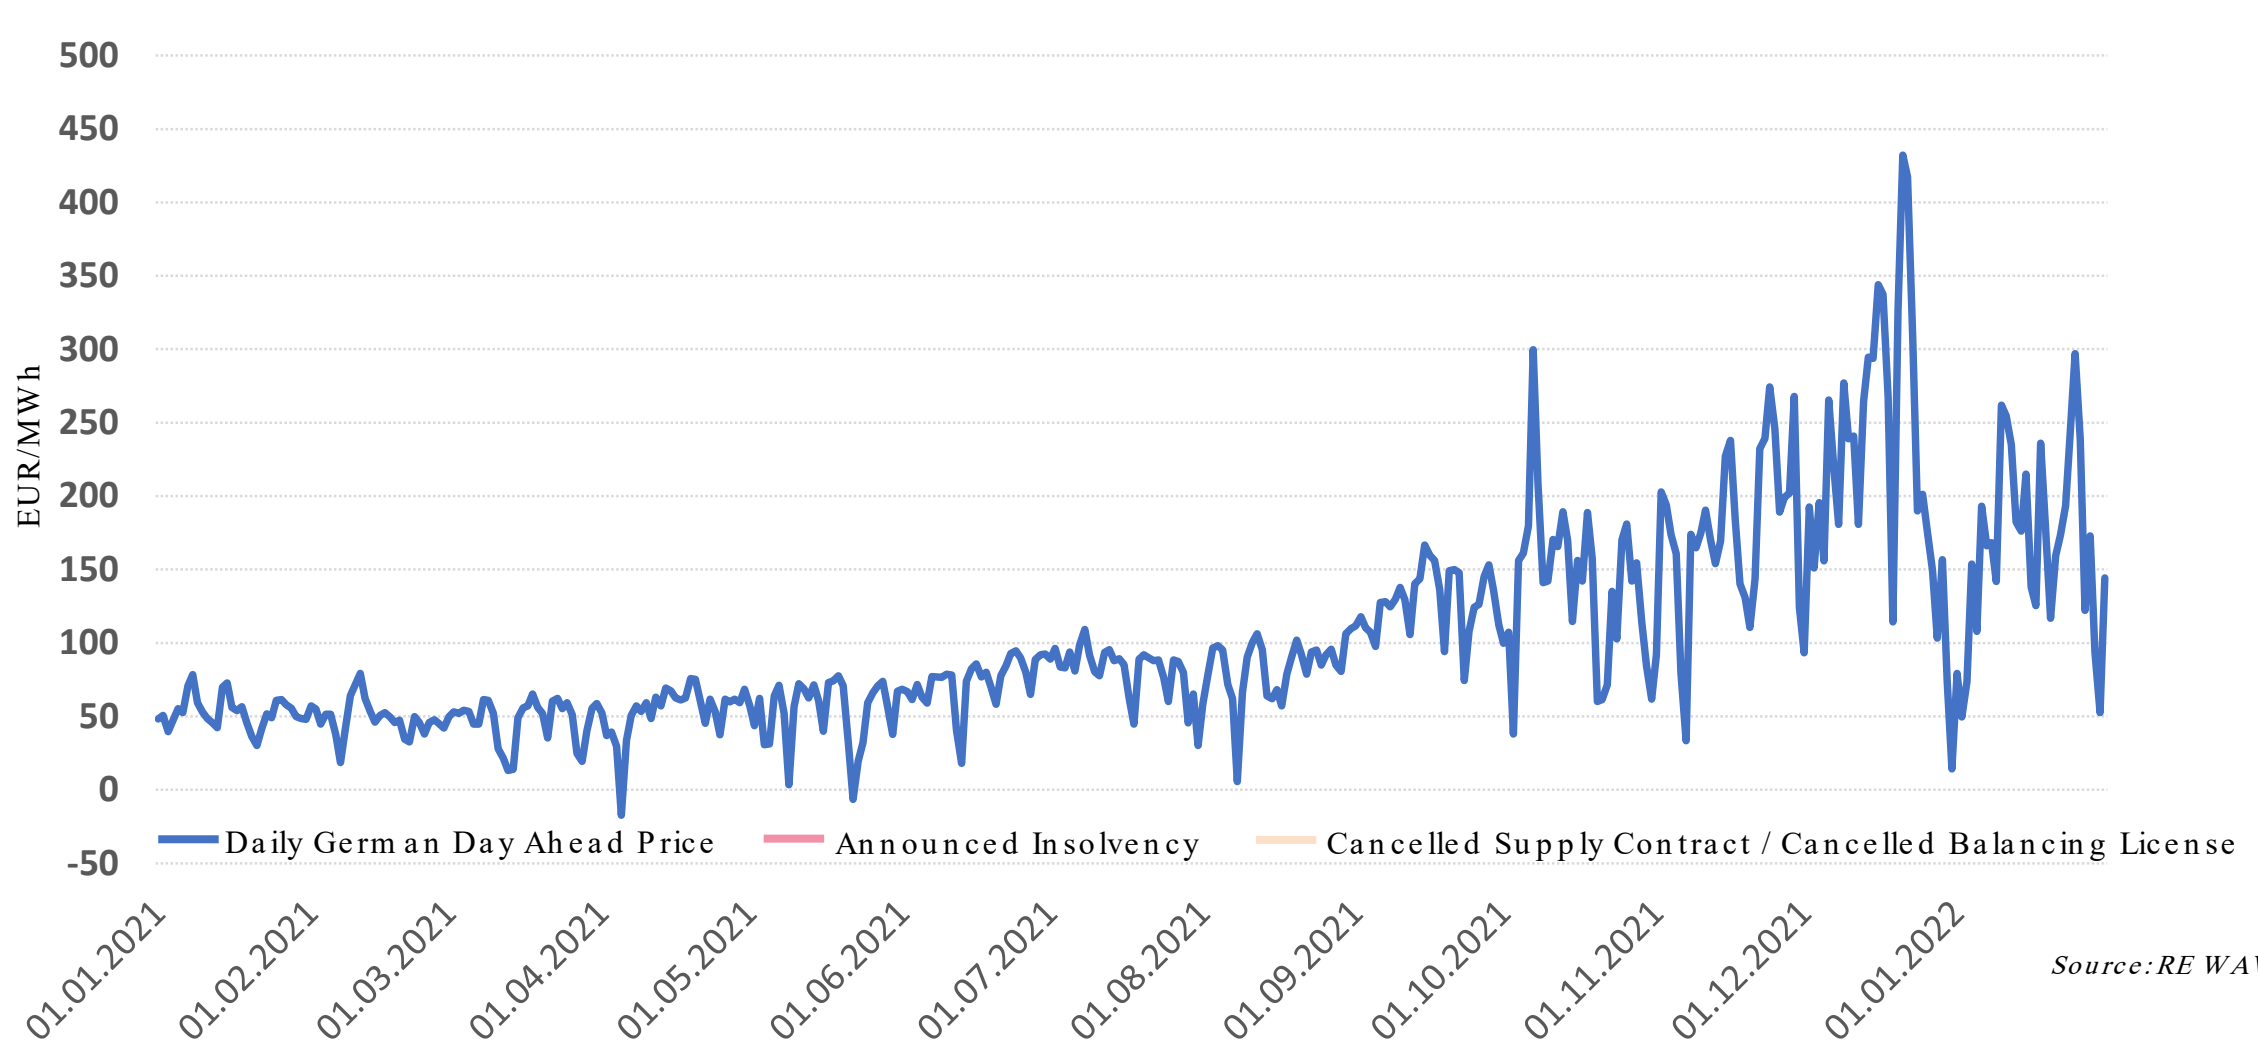

TO GUIDE ALL BUSINESSES
ON THEIR JOURNEY
TO NET ZERO

<https://app.re-wave.com>

RE WAVE – NAVIGATING YOU THROUGH DIFFICULT TIMES

The old Days won't come back!

Source: RE WAVE (2022)

HOW SAVE IS A STANDARD SUPPLY CONTRACT TODAY?